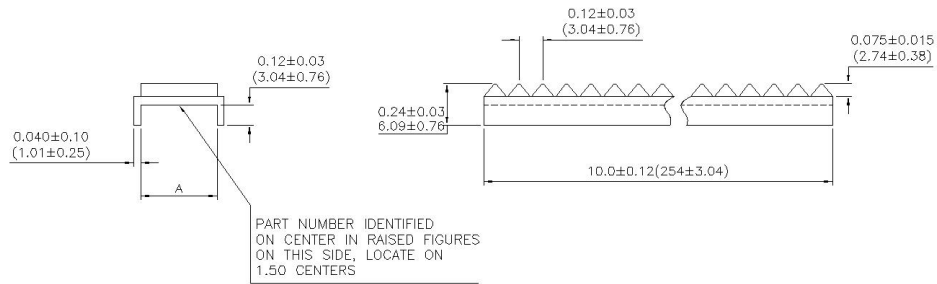

All Receptacle shells

M85049	/127	02
SERIES	SLASH #	ORDER NUMBER

TABLE A				
Order Number	A		Applicable Accessories	Applicable Accessories
	0.031(±0.78)		/118, /120, /121, /123	/124, /126
	mm	inch	mm	inch
01	0.312	7.92	03-16	09-17
02	0.440	11.18	18-24 & 61	19-25
03	0.560	14.22	28-40	--

• Base Material is Silicone Rubber as per ASM3302